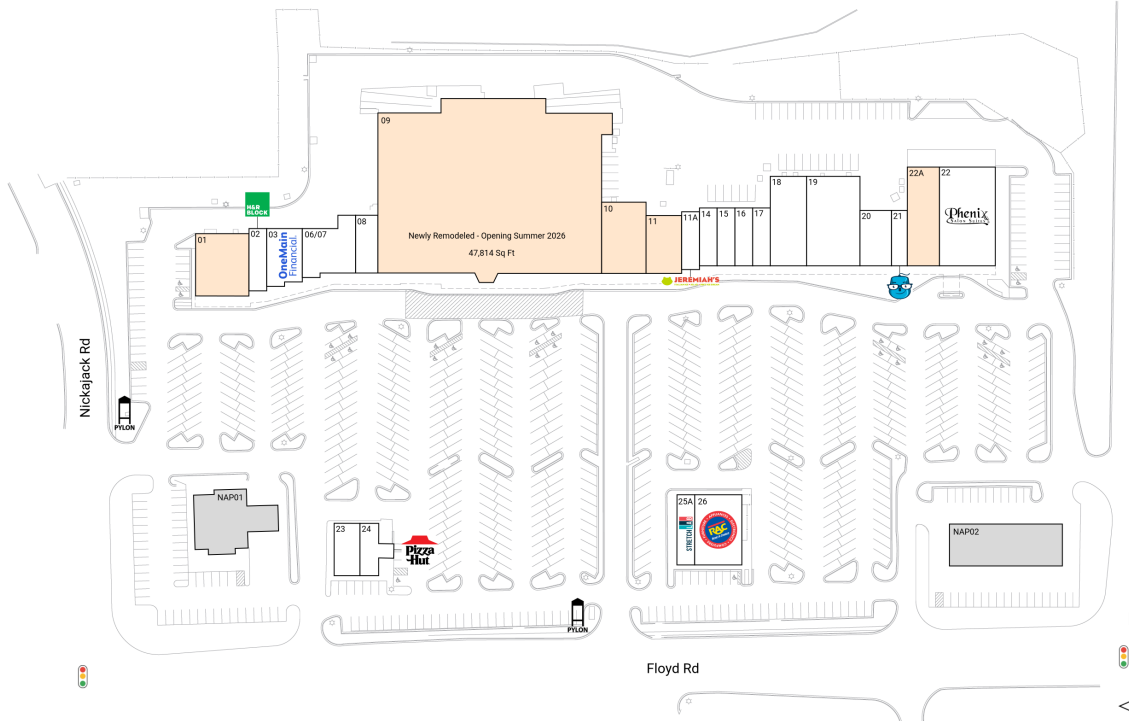

Mableton Walk

5015 Floyd Road SW | Mableton, GA 30126

Cobb County Atlanta-Sandy Springs-Roswell, GA 105,884 Sq Ft

33.8325, -84.5748

Available Spaces

01	4,200 Sq Ft	360°	11	2,600 Sq Ft	360°
09	47,814 Sq Ft		22A	4,000 Sq Ft	360°
10	4,000 Sq Ft	360°			

Current Tenants

Space size listed in square feet

02	H&R Block	1,400
03	OneMain Financial	2,500
06/07	French Nails	3,400
08	Top Shelf Liquors	1,625
11A	Jeremiah's Italian Ice	1,300
14	Vibrant Smiles Dental Care	1,300
15	Scott H. Williams Insurance Ag	1,300
16	Star East Chinese Restaurant	1,300
17	Glenn's Café	1,290
18	Automation Personnel Services	4,000
19	Wellstart	6,000
20	Urban One Salons	2,108
21	Code Wiz	1,105
22	Phenix Salon Suites	7,000
23	ATL Best Wings	1,250
24	Pizza Hut	1,250
25A	StretchLab	1,576
26	Rent-A-Center	3,566
NAP01	United BankShares	0
NAP02	Tire Discounters	0

This site plan is for illustrative and information purposes only, showing the general layout of the shopping center; and is not a legal survey. Brixmor makes no representation or warranty that the shopping center is exactly as depicted as site conditions and tenant mix are subject to change over time.
1715